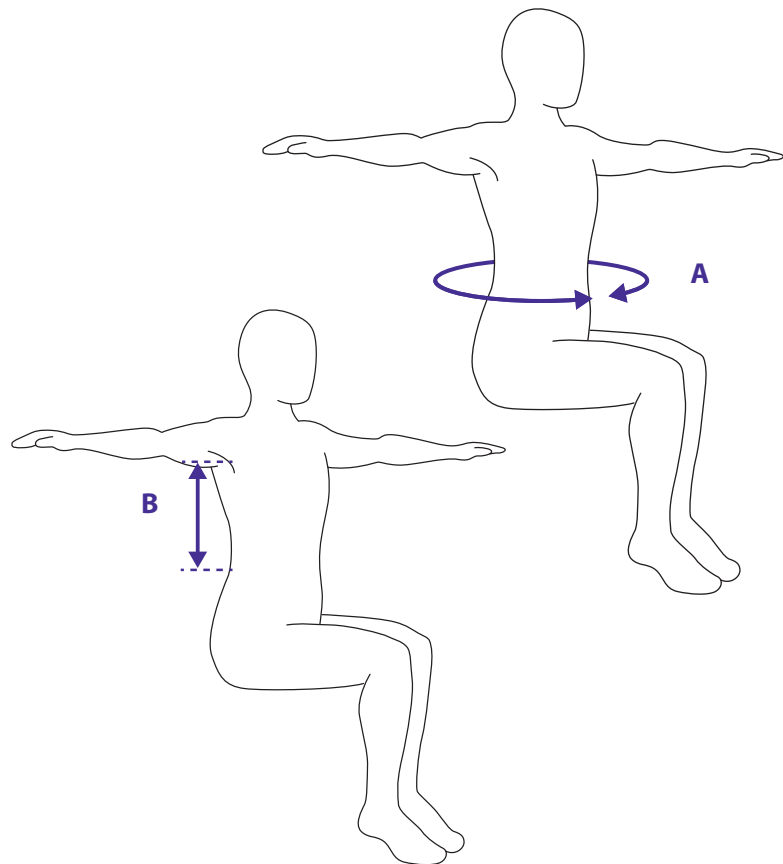

## Dress Sling Padded Roll

STANDARD RANGE

**Code/s:**  
ST2A

**Materials:**  
100% Polyester

	A		B	
	CM	INCH	CM	INCH
XXXS	38 - 58cm	15 - 19"	18cm or over	7" or over
XXS	59 - 77cm	23¼-30¼"	20cm or over	8" or over
XS	77 - 87cm	30¼ - 34¼"	22cm or over	8 ¾" or over
S	87 - 107cm	34¼ - 42¼"	25cm or over	10" or over
M	97 - 117cm	38¼ - 46"	27cm or over	10¾" or over
L	112 - 132cm	44 - 52"	28cm or over	11" or over
XL	125 - 145cm	49¼ - 57"	30cm or over	11¾" or over
XXL	138 - 158cm	54¼ - 62¼"	34cm or over	13½" or over