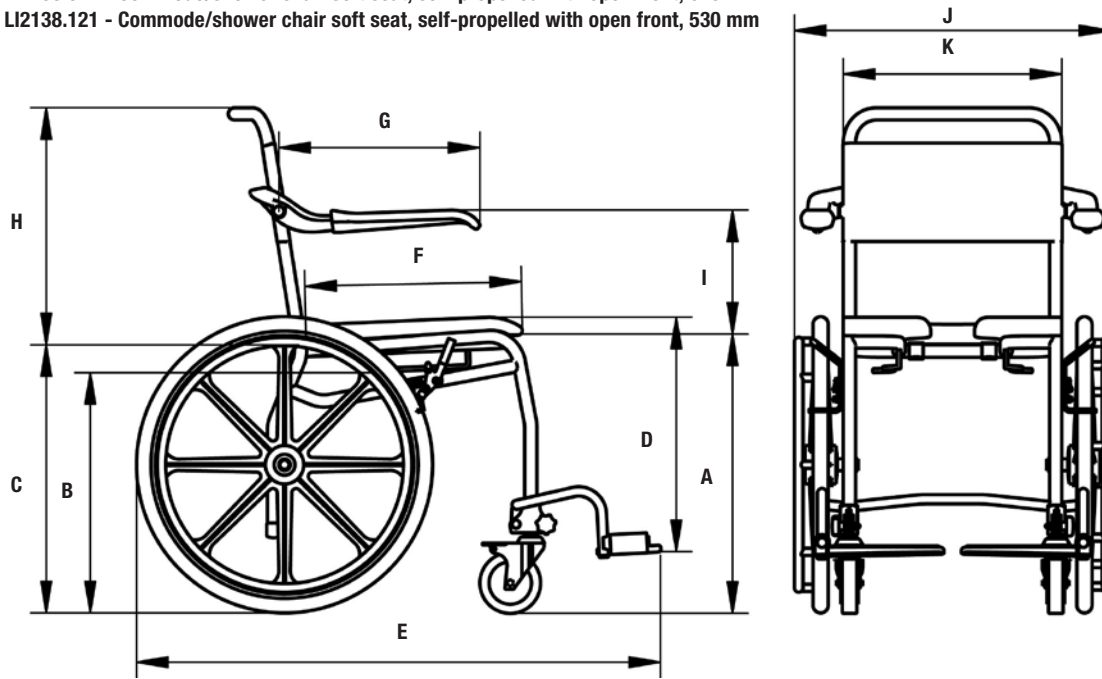

## Commode/shower chair soft seat, self-propelled

Article no:

LI2138.011 - Commode/shower chair soft seat, self-propelled with closed front, 610 mm

LI2138.111 - Commode/shower chair soft seat, self-propelled with closed front, 530 mm

LI2138.021 - Commode/shower chair soft seat, self-propelled with open front, 610 mm

LI2138.121 - Commode/shower chair soft seat, self-propelled with open front, 530 mm

	A	B	C	D
LI2138.011/LI2138.021	570 mm/22.4"	495 mm/19.5"	550 mm/21.7"	320-480 mm/12.6"-18.9"
LI2138.111/LI2138.121	490 mm/19.3"	415 mm/16.3"	470 mm/18.5"	320-400 mm/12.6"-15.7"

	mm	inch
E	1080	42.5"
F	450	17.7"
G	415	16.3"
H	490	19.3"
I	250	9.8"
J	650	25.6"
K	450	17.7"